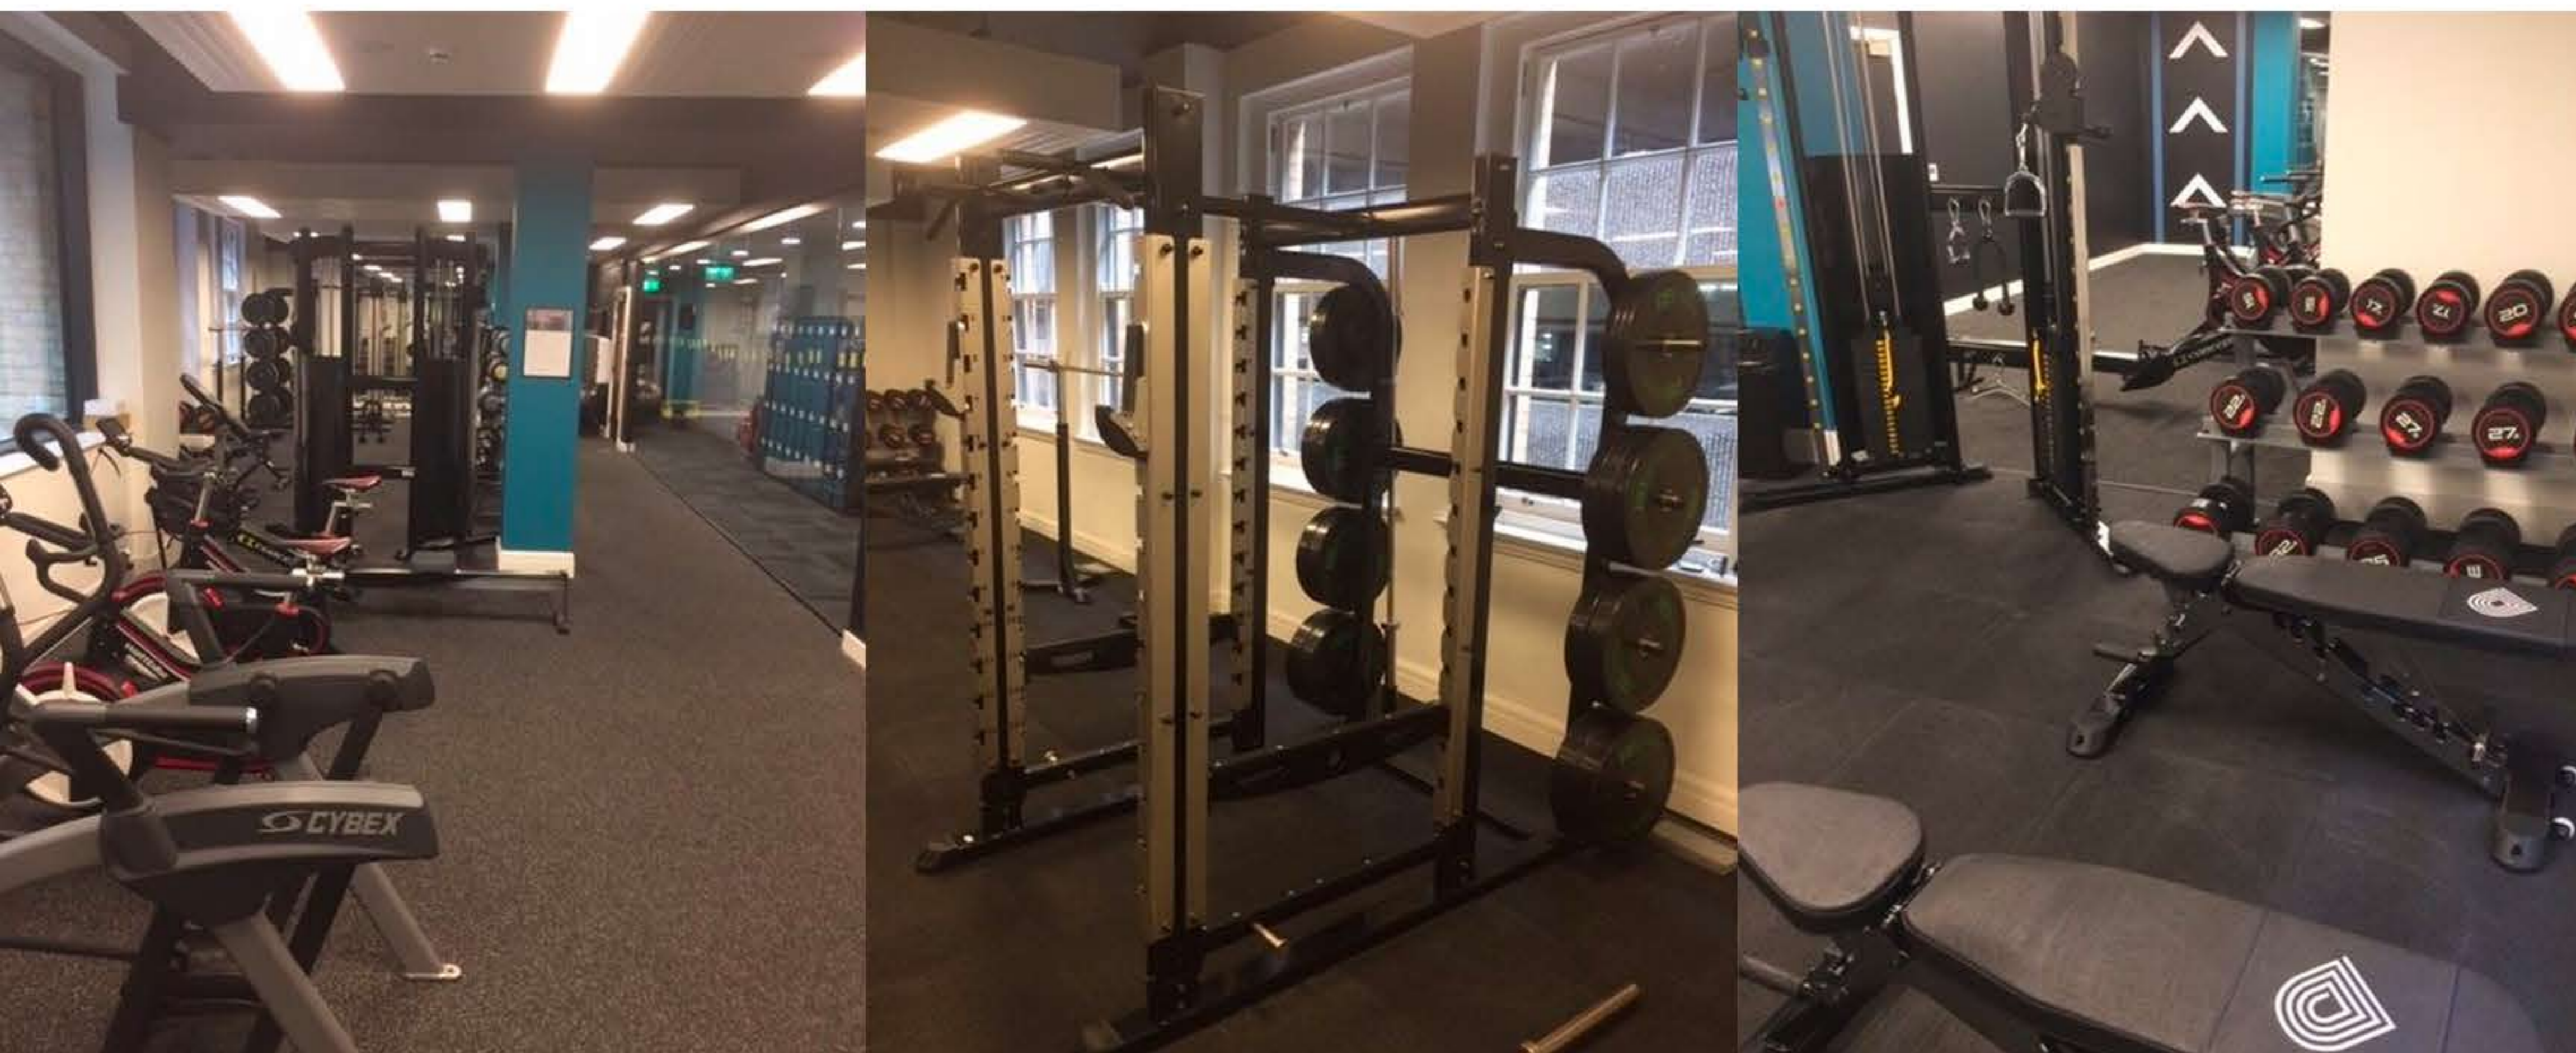

PB

**PERFORM
BETTER**

sales@performbetter.co.uk

www.performbetter.co.uk

01926 813916

PUSH DOCTOR

**CASE STUDY
PUSH DR**

EQUIPMENT

Performance Power Rack

Prone Row Bench Attachment

Dipping Attachment

Standard Squat Stands

Customised Adjustable Benches

Olympic Bumper Disc Set

Olympic Bars and Trap Bars

Dumbbell and Kettlebell Sets

Powerbag Set

Compact Dual Adjustable Pulley

Wattbike

Cybox Elliptical

Concept2 Rowers

Storage Cage

Duratrain Performance Flooring