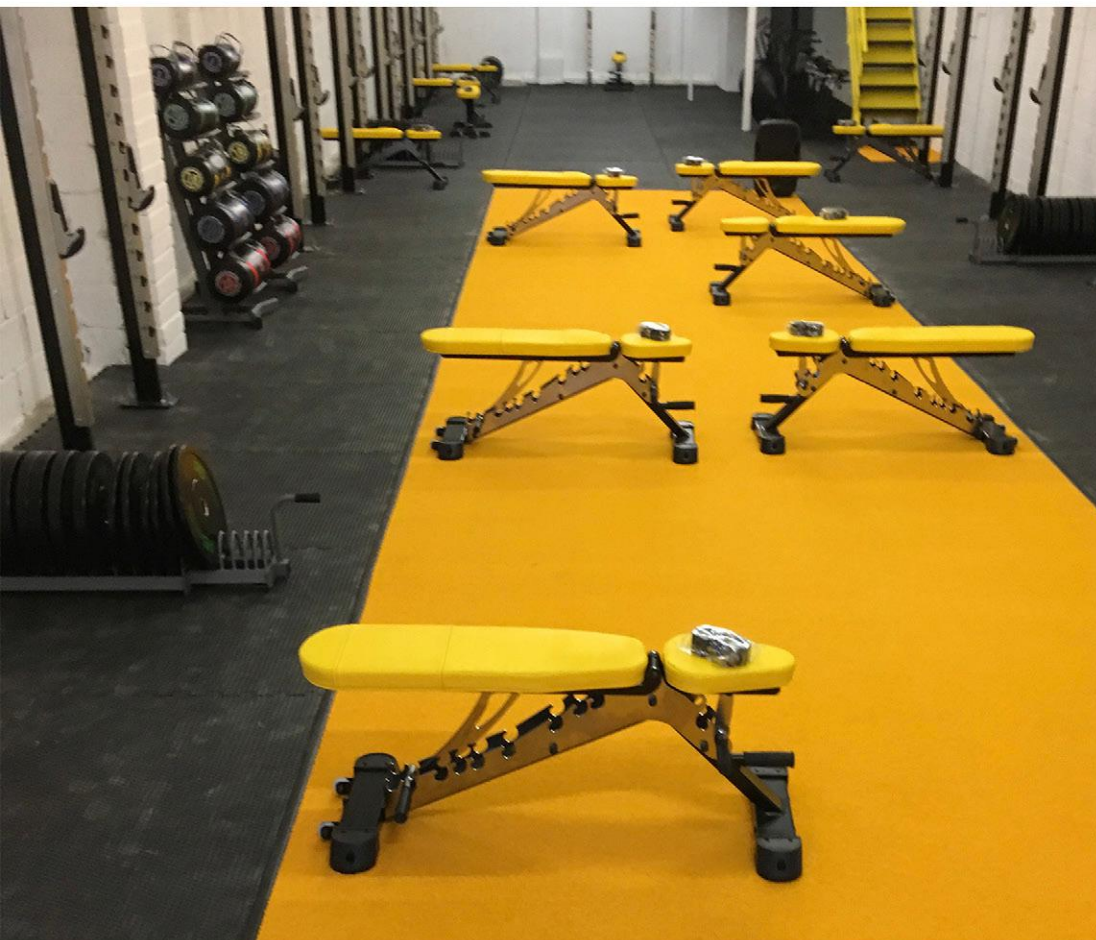

**CASE STUDY
SG23 PERFORMANCE**

EQUIPMENT

Wall Mounted Racks

Premium Prowler

Assault Airbikes

Concept 2 Rowing Machines

Hex Bar, Powerbags, Slam Balls

TRX Suspension Trainer

Chrome Bars, Safety Squat Bar

Dumbbells, Kettlebells

Medicine Balls, Climbing Ropes

Boxing Equipment, Rubber Flooring

Perform Better worked with the team at SG23 Performance to supply equipment for their second training facility based in Yate, near Bristol. This new venture allowed the SG23 team to build a training centre which was completely tailored to meet the needs of their own unique style.