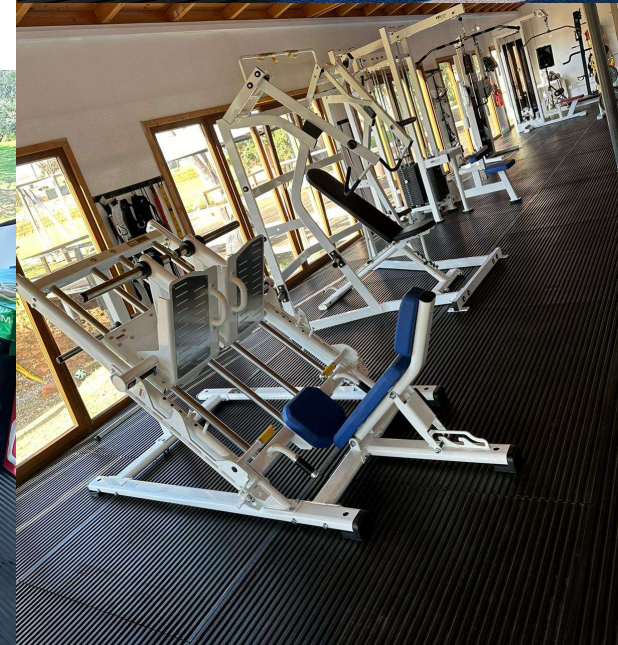

CASE STUDY

BROWNS SPORTS RESORT

BROWNS
SPORTS RESORT

With 20 years' experience, Browns Sports Resort is located in Vilamoura in the heart of Portugal's Algarve. The private, enclosed resort has a total area of 53,000m² with on-site accommodation and first-class sporting facilities designed to cater for sports teams from professional, amateur through to grassroots. Over 800 teams have used Brown's world class facilities over the past 20 years including England Rugby, Ireland Rugby, Georgia Rugby, Manchester City FC amongst many others.

The on-site facilities include a 300sqm High Performance gym that was developed a number of years ago. Due to the increased usage from high profile sports teams in 2023 it was decided to commence an upgrade programme of the gym. Due to their expertise and experience in designing and equipping Performance gym spaces for Professional Rugby and Football Clubs, Perform Better were selected to re-design and re-equip the facility.

EQUIPMENT

- Back to Back Elite Half Rack
- Multi Stack Pulley System
- Adjustable Benches x 4
- Dual 45 degree Leg Press
- Wattbikes x 3,
- Concept 2 Ski Erg
- Dumbbell Set