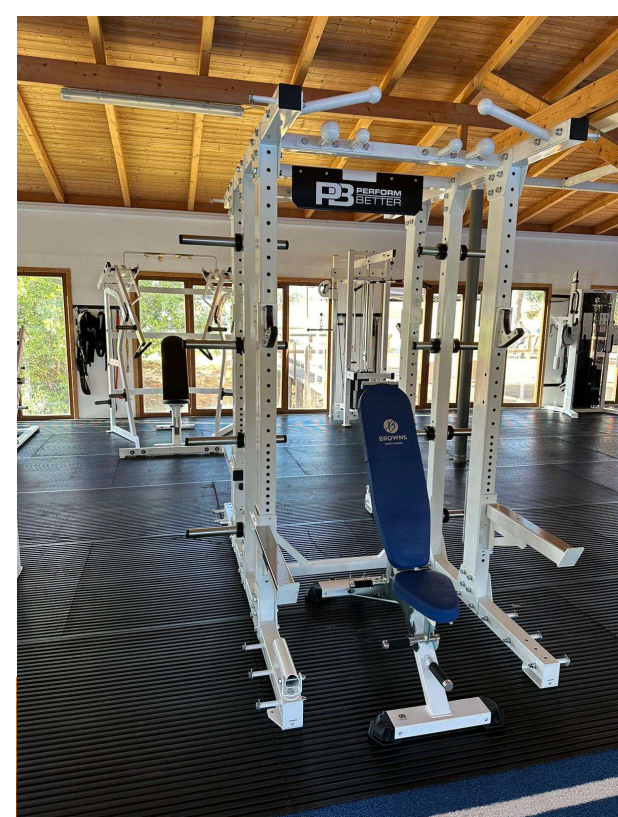

CASE STUDY

BROWNS SPORTS RESORT

BROWNS
SPORTS RESORT

With 20 years' experience, Browns Sports Resort is located in Vilamoura in the heart of Portugal's Algarve. The private, enclosed resort has a total area of 53,000m² with on-site accommodation and first-class sporting facilities designed to cater for sports teams from professional, amateur through to grassroots. Over 800 teams have used Brown's world class facilities over the past 20 years including England Rugby, Ireland Rugby, Georgia Rugby, Manchester City FC amongst many others.

The on-site facilities include a 300sqm High Performance gym that was developed a number of years ago. Due to the increased usage from high profile sports teams in 2023 it was decided to commence an upgrade programme of the gym. Due to their expertise and experience in designing and equipping Performance gym spaces for Professional Rugby and Football Clubs, Perform Better were selected to re-design and re-equip the facility.

The first phase at the end of 2023 included replacing the Pulley machines, benches and the turf track, the second phase in May 2024 included replacing the Dual Leg Press, back to back Elite Half Racks, Wattbikes and Ski Ergs.

EQUIPMENT

- Back to Back Elite Half Rack
- Multi Stack Pulley System
- Adjustable Benches x 4
- Dual 45 degree Leg Press
- Wattbikes x 3,
- Concept 2 Ski Erg
- Dumbbell Set