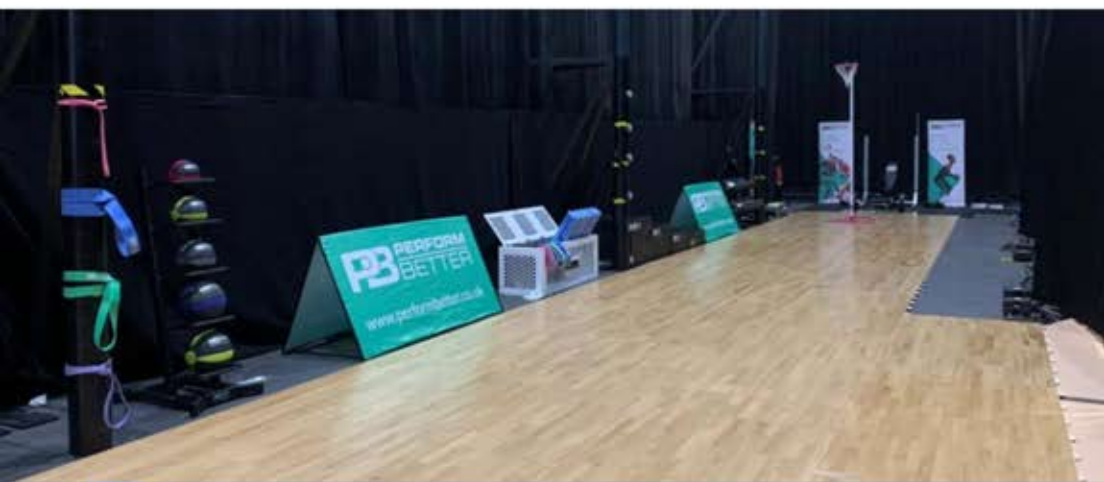

World-leading equipment will be installed at the venues (Production Park Studio 001 and Copper Box Arena) for teams competing in the Vitality Netball Superleague to maximise their preparation and recovery both pre and post-match during this unique season including strength kit, activation equipment and general fitness items.

Spin Bikes have also been installed at the side of the court for players to warm up and activate during match play.

“OUR NEW PARTNERSHIP WITH PERFORM BETTER WILL PLAY A KEY PART IN AIDING PLAYERS ACROSS THE SUPERLEAGUE IN THEIR PREPARATIONS AND RECOVERY DURING A BUSY SEASON. I KNOW THE PLAYERS AND ALL 11 CLUBS WILL REALLY VALUE THE EQUIPMENT AND SUPPORT PROVIDED BY PERFORM BETTER AS THE SEASON GETS UNDERWAY.”